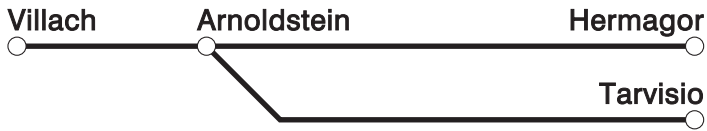

Beschränkter Platz für Fahrräder. Gruppen mit Fahrrädern Anmeldung beim **ÖBB** Kund:innenservice 05-1717

SB Zustieg im Nahverkehr (REX, R, S-Bahn) nur mit gültigem Ticket, ausgenommen in Stationen ohne Möglichkeit zum Ticketkauf.

Wien Hbf	ab		19 18	
Klagenfurt Hbf	an	0 32	23 36	
Villach Hbf	an	1 09	0 00	
		5	nightjet	nightjet
		4995	233	40295
		2.	2.	2.
ÖBB				
zusätzliche Hinweise				
von			Wien	München
Villach Hbf	ab	1 25	1 34	1 34
Villach Westbahnhof		1 29		
Villach Warmbad		1 32		
Fürnitz				
Neuhaus a. d. Gail				
Pöckau				
Arnoldstein	an			
Arnoldstein	ab			
Thörl-Maglern				
Tarvisio Boscoverde	an		1 57	1 57
Arnoldstein	ab			
Nötsch				
Emmersdorf im Gailtal				
St. Stefan-Vorderberg				
Götschach-Förlach				
Pressegger-See				
Vellach-Rhünburg				
Hermagor	an			
	nach	Ledenitzen	La Spezia	La Spezia

nur 8.7.-10.9.; auch 1.8.-4.8.