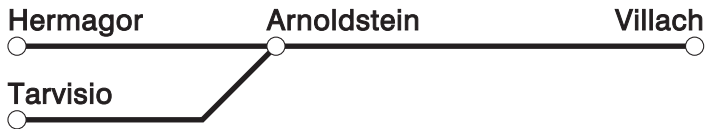

Beschränkter Platz für Fahrräder. Gruppen mit Fahrrädern Anmeldung beim **ÖBB** Kund:innenservice 05-1717

SB Zustieg im Nahverkehr (REX, R, S-Bahn) nur mit gültigem Ticket, ausgenommen in Stationen ohne Möglichkeit zum Ticketkauf.

ÖBB	5 4994 2.	4 4840 2.	nightjet 235 2.	nightjet 40235 2.	nightjet 40294 2.	nightjet 294 2.
zusätzliche Hinweise						
von	Ledenitzen		La Spezia	La Spezia	Roma Termini	Roma Termini
Hermagor	ab	1 44				
Vellach-Khünburg		x1 48				
Pressegger See		x1 51				
Görtschach-Förolach		x1 55				
St. Stefan-Vorderberg		2 02				
Emmersdorf im Gailtal		x2 06				
Nötsch		2 11				
Arnoldstein	an	2 21				
Tarvisio Boscoverde	ab		2 45	2 45	3 25	3 25
Thör-Maglern						
Arnoldstein	an					
Arnoldstein	ab	2 22				
Pöckau		x2 25				
Neuhaus a. d. Gail		2 28				
Fürnitz		2 31				
Villach Warmbad		2 35				
Villach Westbahnhof	an	2 34				
Villach Hbf	an	2 37	3 07	3 07	3 47	3 47
nach			Wien	München	Wien	München
Villach Hbf	ab		4 17		4 17	
Klagenfurt Hbf	an		4 38		4 38	
Wien Hbf			8 52		8 52	

☒ Ⓜ nur 8.7.-10.9.; auch 1.8.-4.8.