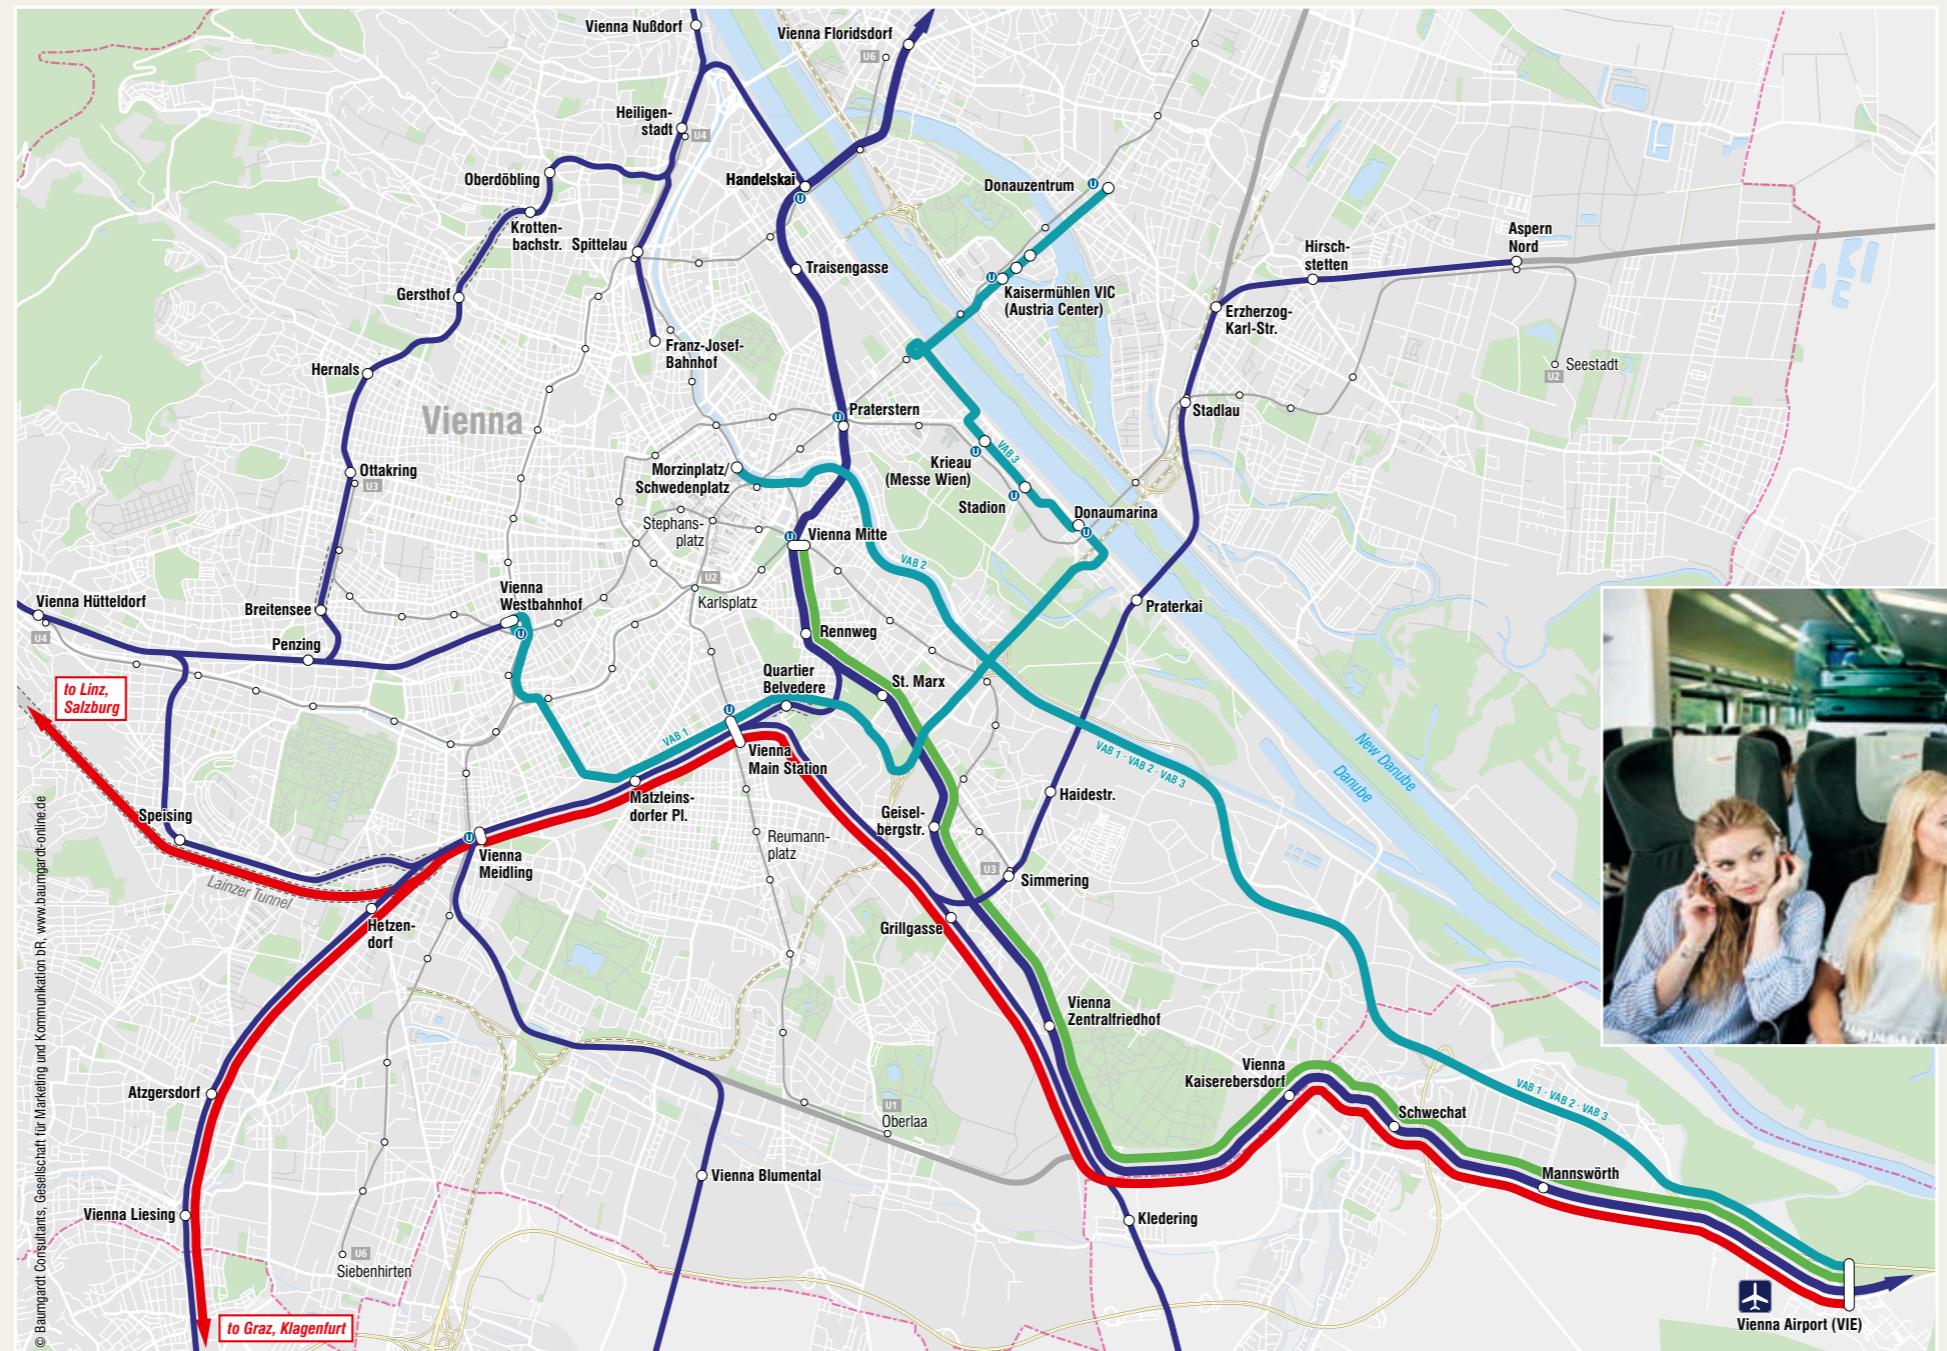

Imprint: ÖBB-Personenverkehr AG, 1100 Wien, Am Hauptbahnhof 2, company reg. no. 248742; place of production Gerin Druck GmbH, Walkersdorf, place of publication Vienna, product no. 113026-0202, correct as at February 2026, subject to typing and printing errors, subject to change. Cover photo: © Vienna Airport, ÖBB trains and Vienna Airport Bus: ÖBB/Harald Eisenberger, CAT/Zimmer

# Travel quickly and comfortably from Vienna Airport to Vienna city centre

**Legend:**

- ÖBB Railjet, Intercity
- ÖBB S-Bahn
- CAT City Airport Train
- Vienna Airport Bus

**Direct links to Vienna city centre**

**YOUR CONNECTIONS BETWEEN VIENNA AIRPORT AND VIENNA CITY CENTRE**

**& WHAT'S YOUR RIDE? TODAY. TOMORROW. TOGETHER.**

1.2. – 30.6.2026  
 oebb.at/flughafen  
**VIE** Vienna Airport

# Direct links to Vienna city centre

**ÖBB Railjet and Intercity: from Vienna Airport to Wien Hauptbahnhof, journey time from just 15 minutes**

ÖBB Railjet trains and Intercity trains are a rapid, comfortable service between Vienna Airport and Wien Hauptbahnhof (where you can change onto the U1 underground line as well as further long-distance and local services) or Wien Meidling (for the U6 line). Our trains also offer direct connections to other Austrian cities like St. Pölten, Linz, Salzburg, Innsbruck and Graz. With the new high-speed line, we now also offer direct connections to Klagenfurt.